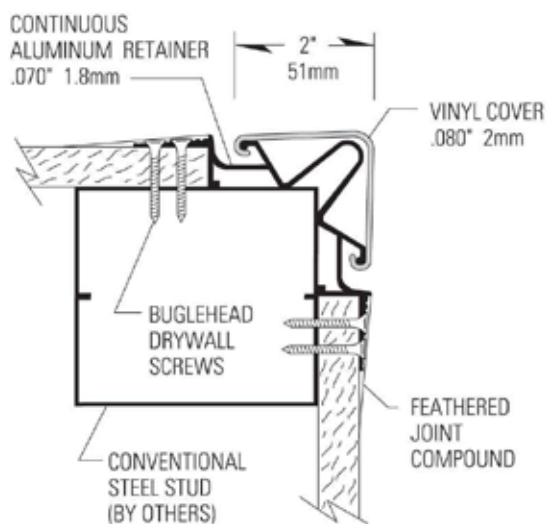

# מגן פינה – 160F

- ▶ 2" (51mm) wing with 90° corner protection
- ▶ Mounted on a sturdy .070" (1.8mm) pre-punched continuous aluminum retainer
- ▶ .080" (2mm) thick scratch and stain resistant rigid vinyl cover
- ▶ Manufactured in 4' (1.22m), 8' (2.44m), 9' (2.74m) and 12' (3.66m) standard heights, custom heights and angles available
- ▶ All mounting fasteners are included with each order
- ▶ Available in 100 standard colors and seven Woodland patterns